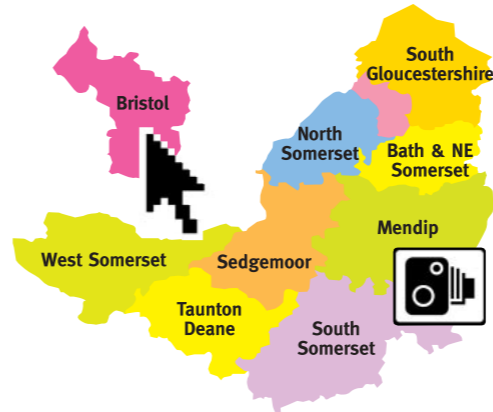

Watch the Traffic Lights

All these signals mean
STOP!

Anticipate the Change

GREEN means you may go
on if the way is clear.
SLOW DOWN - prepare to stop

Reduce the chance of a collision

- Comply with the Traffic Lights
- Avoid following through with the vehicle in front
- Give yourself space to see the lights

For further details visit our website:
www.safecam.org.uk

Making a real difference in casualty reduction

Traffic Lights

Digital speed and red light camera

www.safecam.org.uk