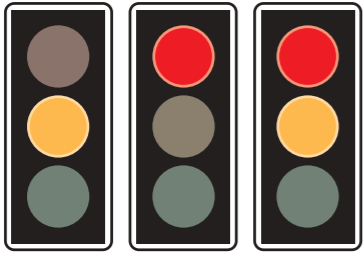

Know your signals

Traffic Lights

Digital speed and red light camera

www.safecam.org.uk

Watch the Traffic Lights

All these signals mean
STOP!

Anticipate the Change

GREEN means you may go
on if the way is clear.
SLOW DOWN - prepare to stop

Reduce the chance of a collision

- Comply with the Traffic Lights
- Avoid following through with the vehicle in front
- Give yourself space to see the lights

For further details visit our website:
www.safecam.org.uk